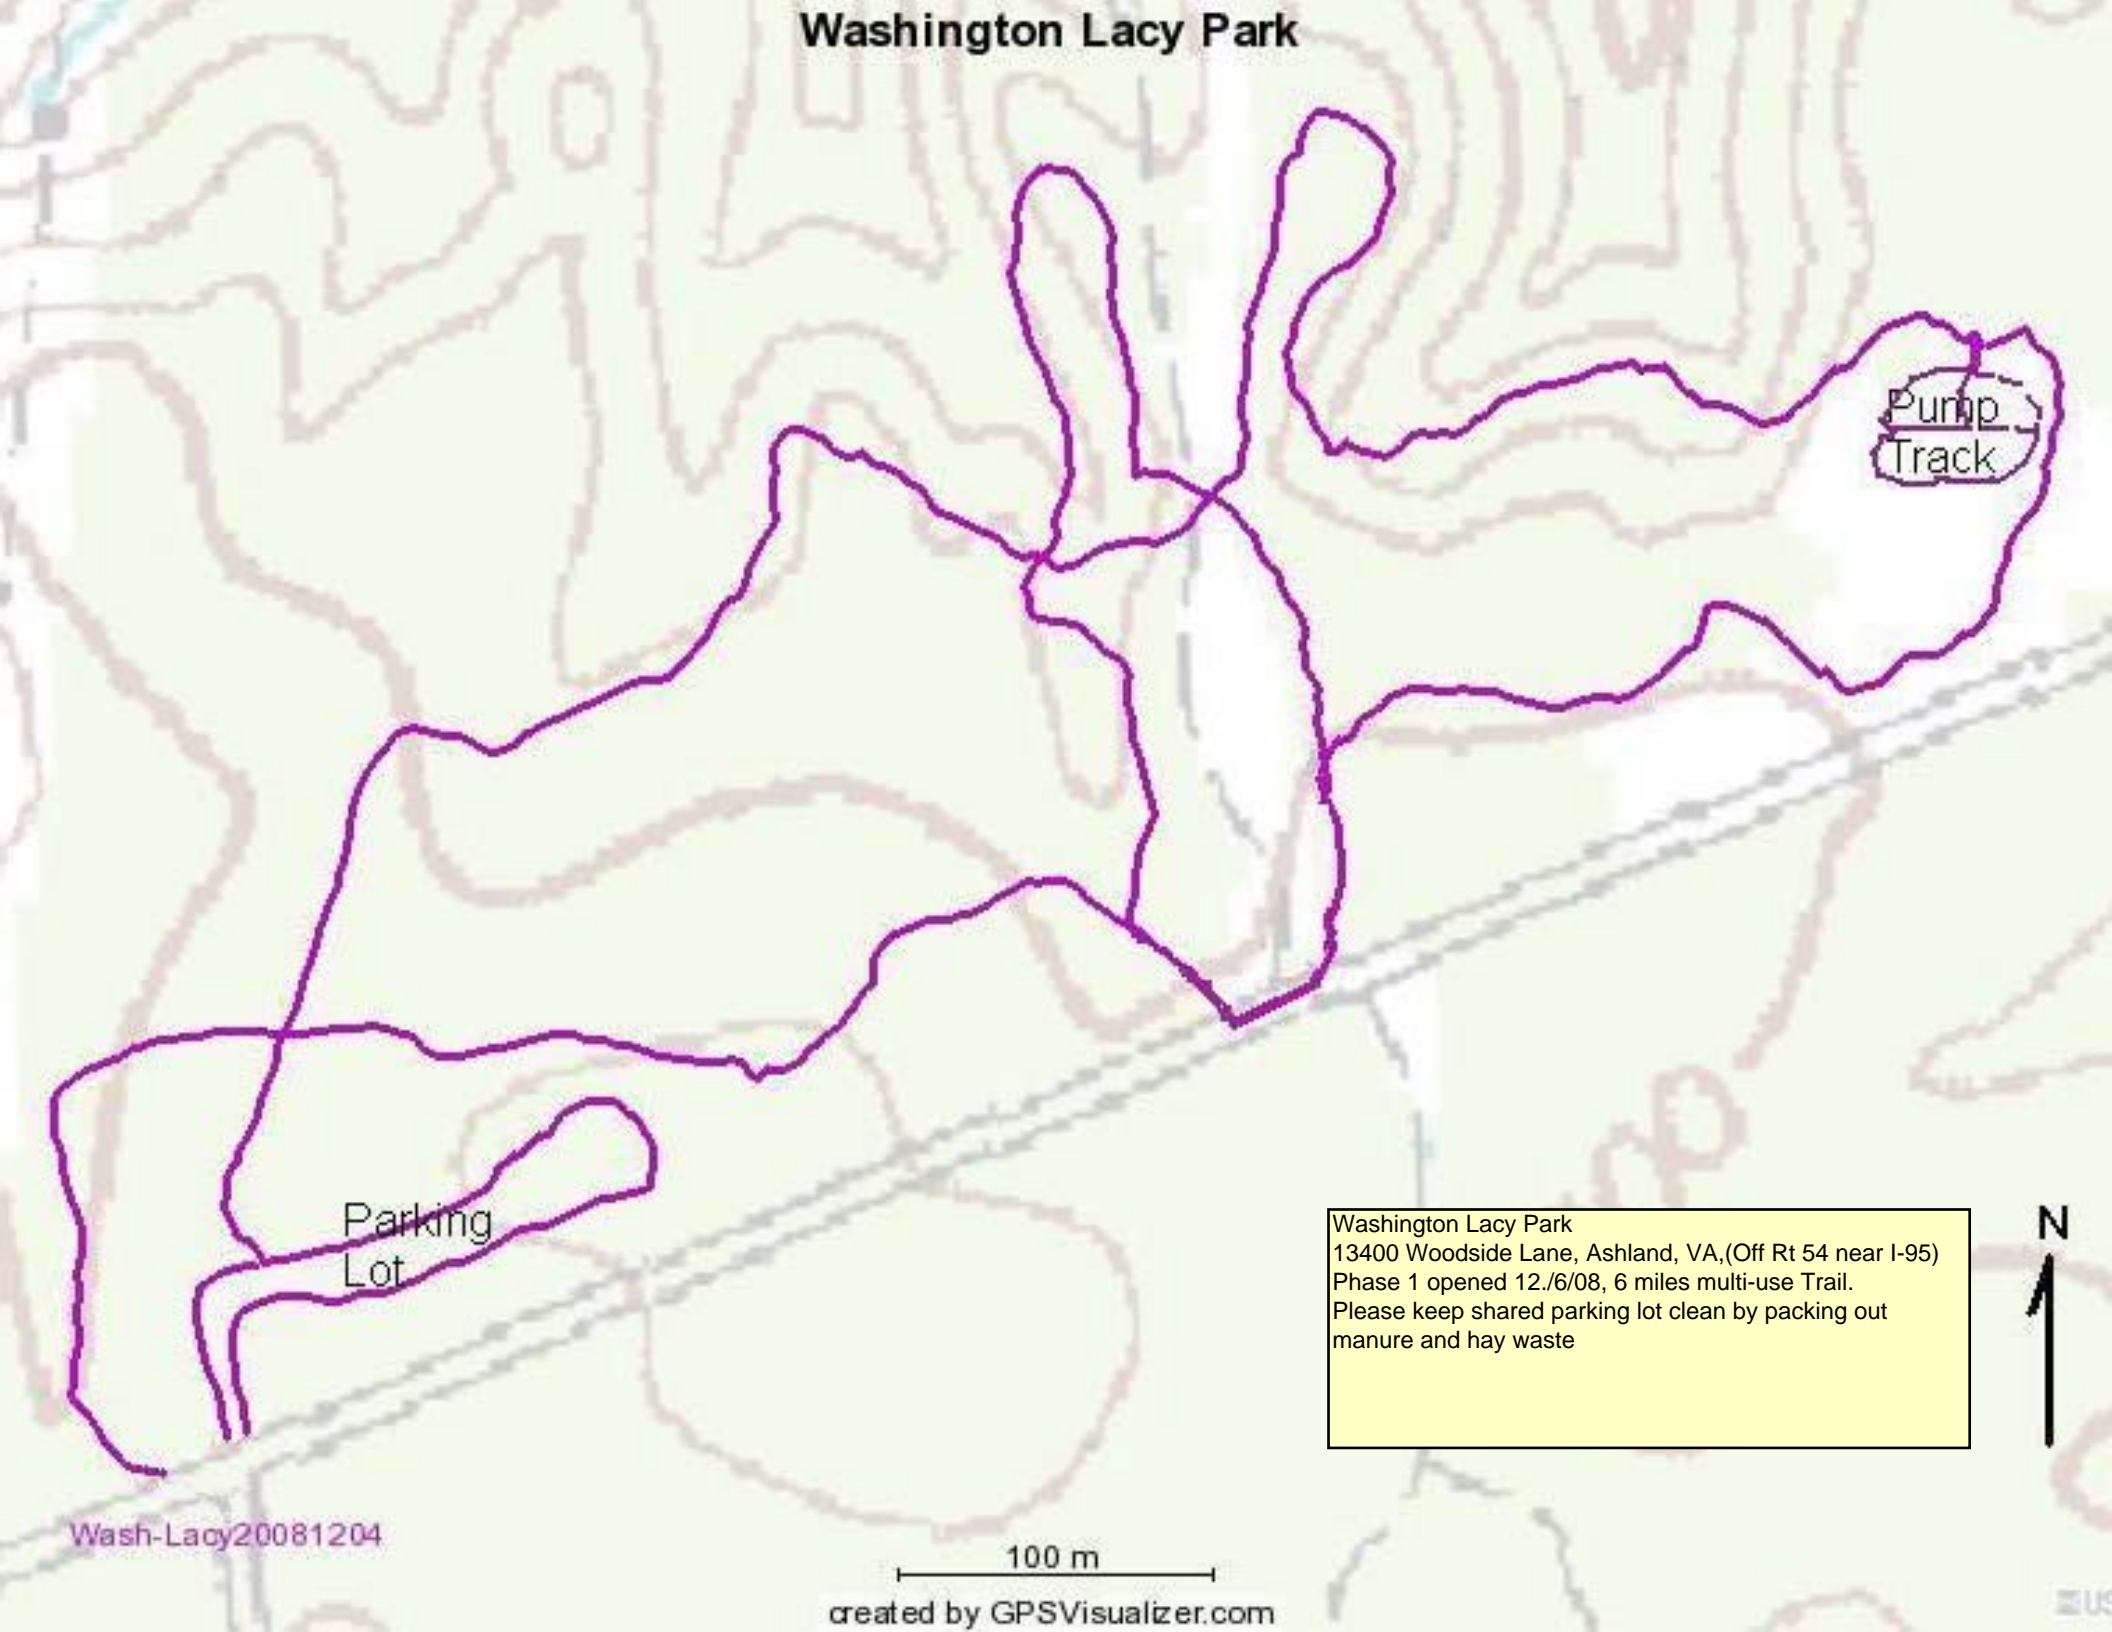

Washington Lacy Park

Pump
Track

Parking
Lot

Washington Lacy Park
13400 Woodside Lane, Ashland, VA, (Off Rt 54 near I-95)
Phase 1 opened 12./6/08, 6 miles multi-use Trail.
Please keep shared parking lot clean by packing out
manure and hay waste

Wash-Lacy20081204

100 m

created by GPSVisualizer.com